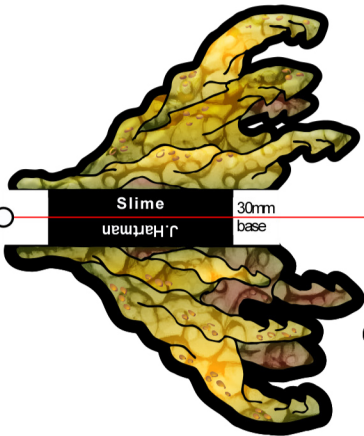

# FANTASY MONSTERS

Nightmare  
J. Hartman

50mm  
base

Giant Rat  
J. Hartman

20mm  
base

Pegasus  
J. Hartman

50mm  
base

Slime  
J. Hartman

30mm  
base

Dire Wolf  
J. Hartman

40mm  
base

Giant Bat  
J. Hartman

25mm  
base

Giant Spider  
J. Hartman

25mm  
base

One Monk Miniatures 