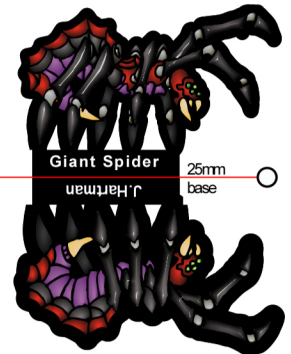

# FANTASY MONSTERS

Nightmare  
J. Hartman

50mm  
base

Giant Rat  
J. Hartman

20mm  
base

Pegasus  
J. Hartman

50mm  
base

Slime  
J. Hartman

30mm  
base

Dire Wolf  
J. Hartman

40mm  
base

Giant Bat  
J. Hartman

25mm  
base

Giant Spider  
J. Hartman

25mm  
base

One Monk Miniatures 