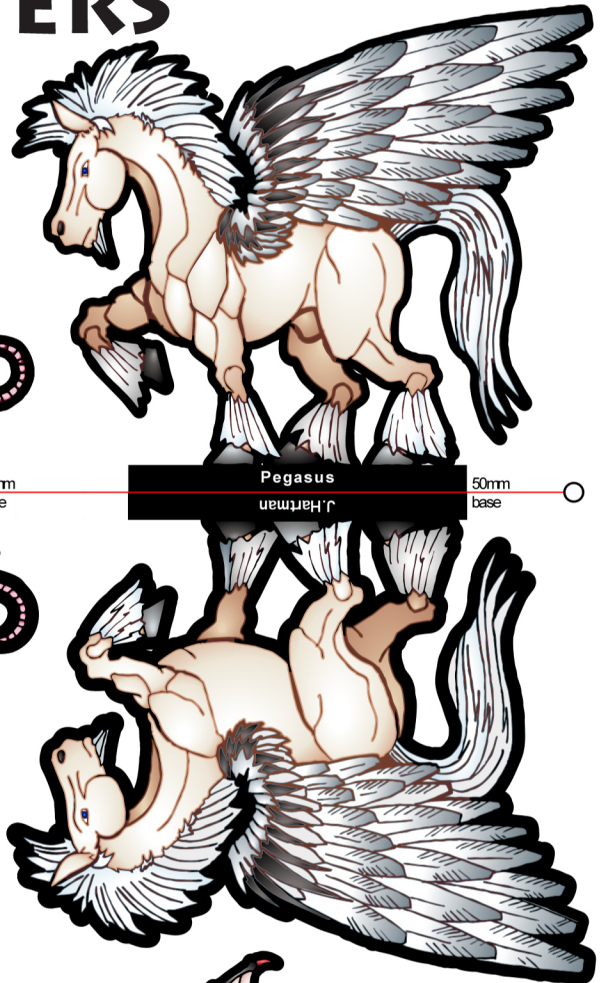

# FANTASY MONSTERS

Nightmare  
J. Hartman

50mm  
base

Giant Rat  
J. Hartman

20mm  
base

Pegasus  
J. Hartman

50mm  
base

Slime  
J. Hartman

30mm  
base

Dire Wolf  
J. Hartman

40mm  
base

Giant Bat  
J. Hartman

25mm  
base

Giant Spider  
J. Hartman

25mm  
base

One Monk Miniatures 